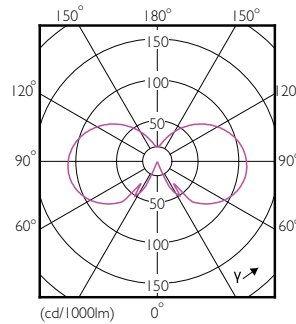

LEDcandle CLA 4.3-40W E14 B35 Clear 827 ND