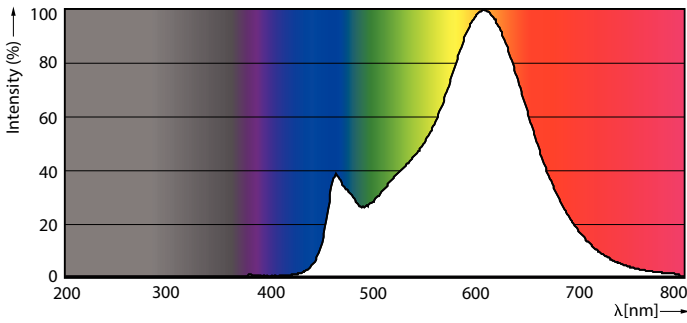

Photometric data

LEDcandle CLA 4.3-40W E14 B35 Clear 827 ND