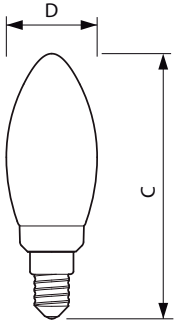

Lamp Current (Nom)	40 mA
Wattage Equivalent	40 W
Starting Time (Nom)	0.5 s
Warm Up Time to 60% Light (Nom)	0.5 s
Power Factor (Nom)	0.4
Voltage (Nom)	220-240 V
Temperature	
T-Case Maximum (Nom)	45 °C
Controls and Dimming	
Dimmable	No
Mechanical and Housing	
Bulb Finish	Clear
Approval and Application	
Energy Efficiency Label (EEL)	A++
Energy Consumption kWh/1000 h	5 kWh

## Dimensional drawing

Candle B35 4.3-40W 470lm 2700K E14 ND

Product	D	C
Classic LEDCandle ND 4.3-40W E14 827 B35 CL	35 mm	97 mm